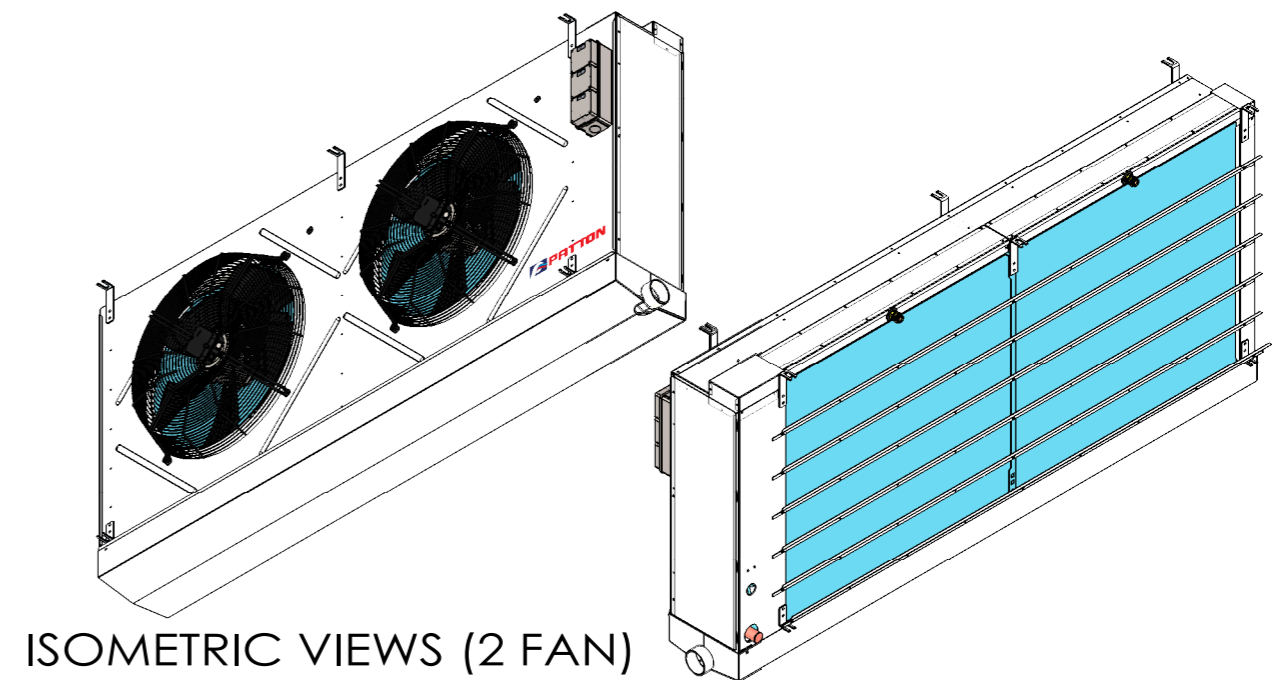

FRONT ELEVATION

SIDE ELEVATION

MODELS		JMWC140,155 JLWC100	JMWC230, 275, 305 JLWC175, 220	JMWC340, 410, 450 JLWC260, 330	JMWC545, 605 JLWC435
FAN(S)		1	2	3	4
DIMENSIONS	L	1306	2326	3346	3686
	A	1052	1036	1036	866
	B	-	1036	1020	850
	C	-	-	1036	850
	D	-	-	-	866

ISOMETRIC VIEWS (2 FAN)

**PROPRIETARY AND CONFIDENTIAL**

DO NOT SCALE DRAWING REVISION: -

**PATTON**  
refrigeration :: hvac

TITLE: JWC SERIES GA  
1-4 FAN BROCHURE VIEW

DWG NO. PL01-ASM-JWC01

WEIGHT: 100 - 405 KG DRAWN BY: DAN K. SHEET 1 OF 1