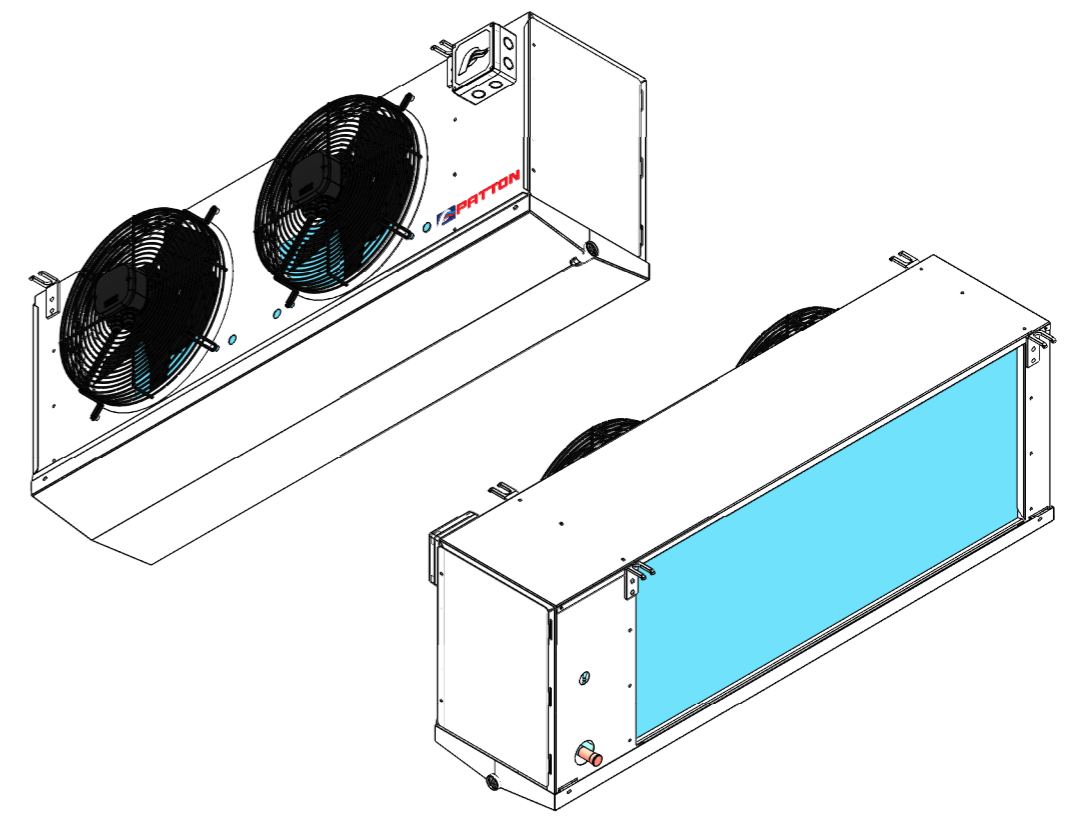

MODELS		PM30 PL22	PM40, 50 PL30	PM60, 70 PL45	PM80, 95 PL60	PM105 PL70	PM110, 130 PL80	PM140 PL95	PM160, 190 PL120	PM210 PL130
FAN(S)		1	1	2	2	3	3	4	4	6
DIMENSIONS	L	799	1051	1309	1813	1813	2329	2329	3349	3349
	A	540	792	1050	1554	1554	2070	2070	3090	3090

ISOMETRIC VIEWS

PROPRIETARY AND CONFIDENTIAL	DO NOT SCALE DRAWING	REVISION: -
	 <i>refrigeration :: hvac</i>	
THE DRAWING AND INFORMATION CONTAINED HEREIN ARE THE EXCLUSIVE PROPERTIES OF PATTON LIMITED. IT SHALL BE RETURNED UPON DEMAND AND SHALL NOT BE REPRODUCED IN WHOLE OR IN PART, DISCLOSE TO ANYONE ELSE OR USED WITHOUT THE WRITTEN CONSENT OF PATTON LIMITED.	TITLE: P SERIES GA 1-6 FAN BROCHURE VIEW	
	DWG NO. PL01-ASM-P01	A3 09-NOV-2018
	WEIGHT: 19 - 83 KG	DRAWN BY: DAN K.
		SHEET 1 OF 1