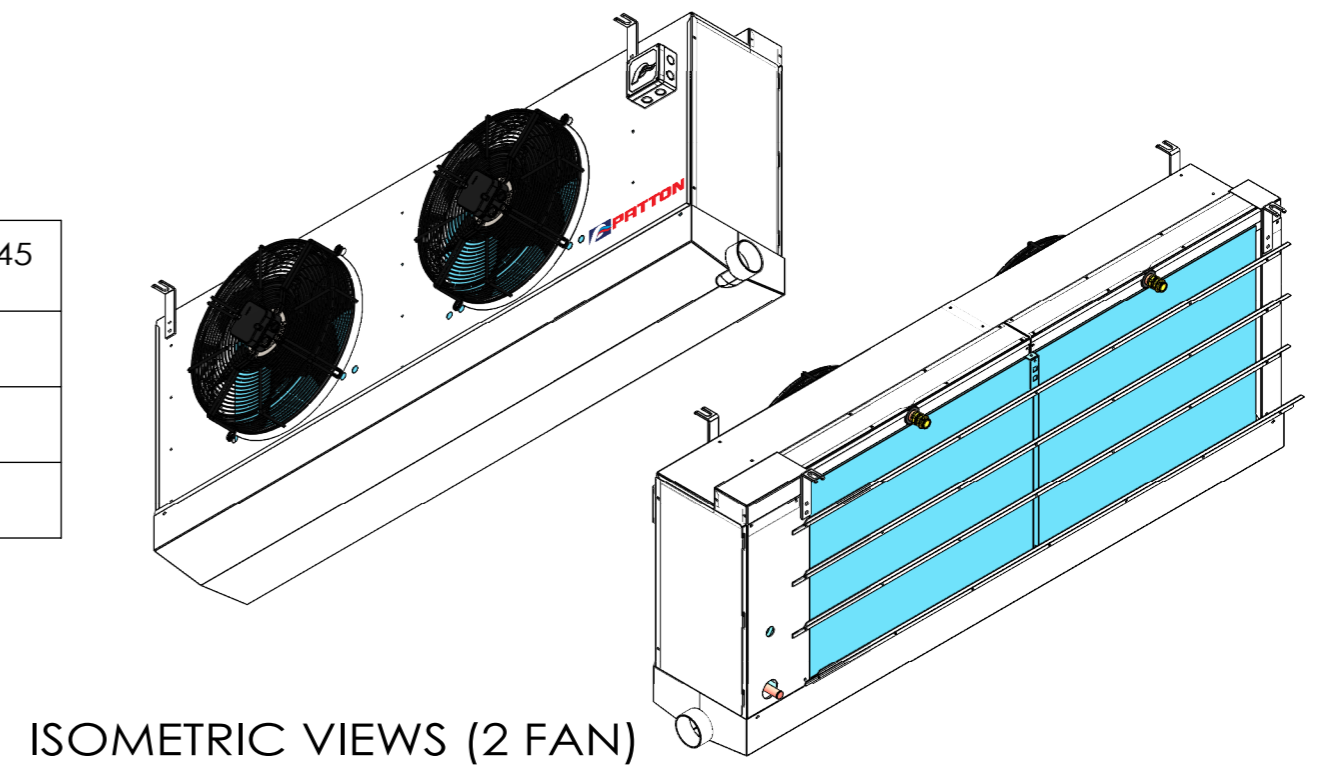

FRONT ELEVATION

SIDE ELEVATION

MODELS		RMW40, 50, 60 RLW35, 40	RMW90, 105, 125 RLW70, 80	RMW120, 145, 165 RLW95, 110	RMW180, 215, 245 RLW140, 170
FAN(S)		1	2	3	4
DIMENSIONS	L	1051	1813	2329	3349
	A	792	1554	2070	3090

ISOMETRIC VIEWS (2 FAN)

PROPRIETARY AND CONFIDENTIAL	DO NOT SCALE DRAWING	REVISION: -
<p>THE DRAWING AND INFORMATION CONTAINED HEREIN ARE THE EXCLUSIVE PROPERTIES OF PATTON LIMITED. IT SHALL BE RETURNED UPON DEMAND AND SHALL NOT BE REPRODUCED IN WHOLE OR IN PART, DISCLOSE TO ANYONE ELSE OR USED WITHOUT THE WRITTEN CONSENT OF PATTON LIMITED.</p>	<p>TITLE: RW SERIES GA 1-4 FAN BROCHURE VIEW</p>	
	<p>DWG NO. PL01-ASM-RW01</p>	<p>A3 08-NOV-2018</p>
WEIGHT: 75 - 106 KG	DRAWN BY: DAN K. SHEET 1 OF 1	